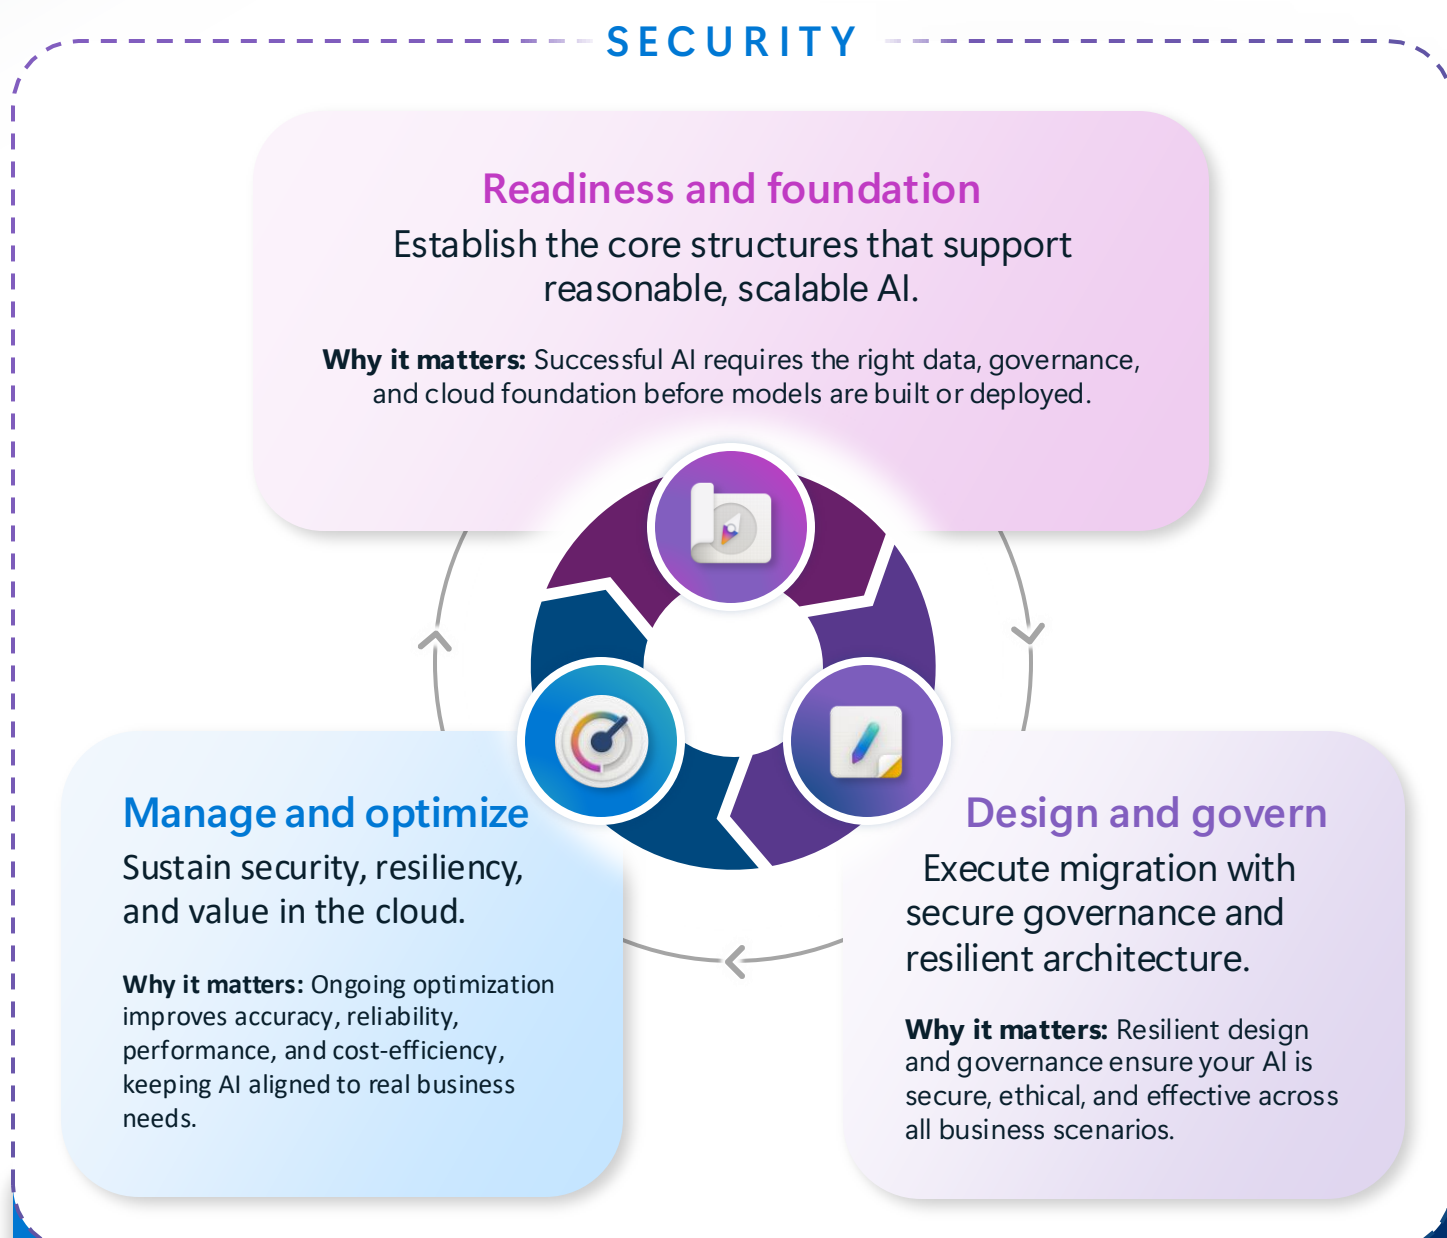

The Azure Essentials AI innovation lifecycle

AZURE ESSENTIALS RESOURCES

- **READINESS AND FOUNDATION**
  - Azure AI landing zone
  - Cloud Adoption Framework
  - Responsible AI guidelines
  - Microsoft
  - Data readiness and feature store best practices
  - FinOps principles
- **DESIGN AND GOVERN**
  - Azure Architecture Center
  - Responsible AI standards and security baselines
  - Azure AI Studio
  - Azure Machine Learning and AI Ops
  - GitHub Copilot
  - DevOps
  - Well-Architected Framework
- **MANAGE AND OPTIMIZE**
  - Microsoft Cost Management
  - Azure Advisor
  - Azure Machine Learning
  - Azure Monitor
  - Microsoft Fabric
  - Model retraining, tuning, and performance optimization

Start your cloud and AI journey with Azure Essentials today

Get curated migration and modernization guidance in the [Azure Essentials resource kit](#)

Learn more at aka.ms/AzureEssentials