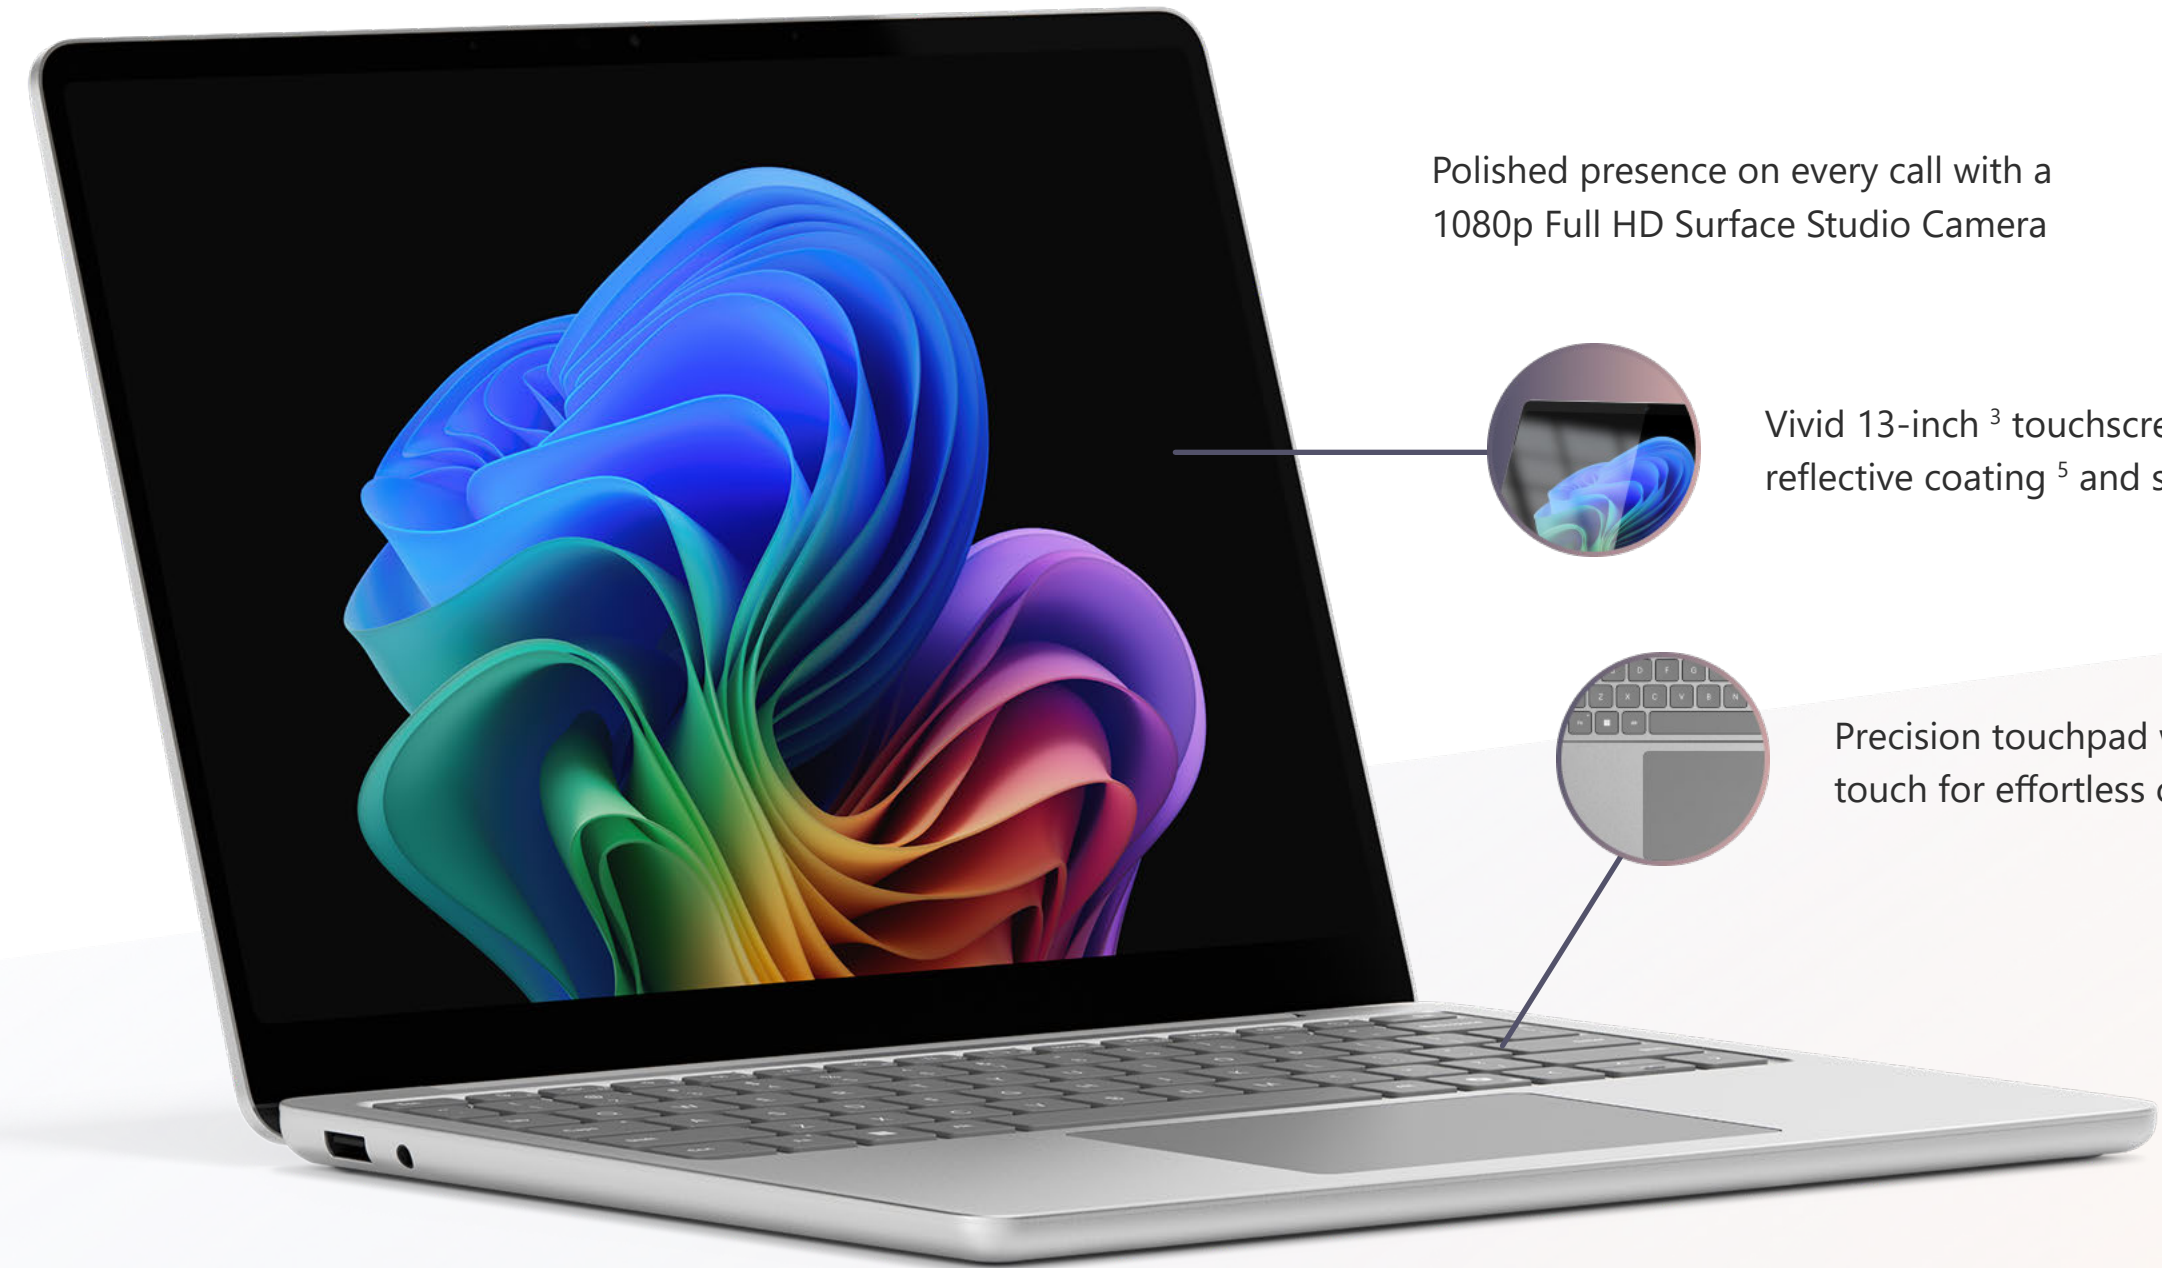

Surface Laptop for Business, 13-inch | Intel

Ultra-portable design. Powerful workday performance.

Powered by the latest Intel® Core™ Ultra processor (Series 3)

A built-in 50 TOPS NPU for next-gen AI experiences

Lightweight aluminum build at just 2.7 lbs, made to move easily from bag to desk

Polished presence on every call with a 1080p Full HD Surface Studio Camera

Vivid 13-inch³ touchscreen with anti-reflective coating⁵ and strengthened glass

Precision touchpad with adaptive touch for effortless control

Designed with productivity in mind

A compact form factor that keeps work feeling light and intentional.

- Individually color-calibrated PixelSense™ display⁴ with adaptive color and contrast
- Dual Studio Mics with voice focus⁹ and Omnisonic® speakers, refined with Dolby Audio™
- Dedicated Copilot key²² for fast access to AI-powered productivity tools

Performance that travels well

Smooth, responsive power built for work on the move.

- Up to 24 GB of LPDDR5x memory for effortless multitasking
- Up to 22 hours of battery life⁷ for full workdays and beyond
- Modern wireless connectivity with Wi-Fi 7¹² and Bluetooth® Core 5.4